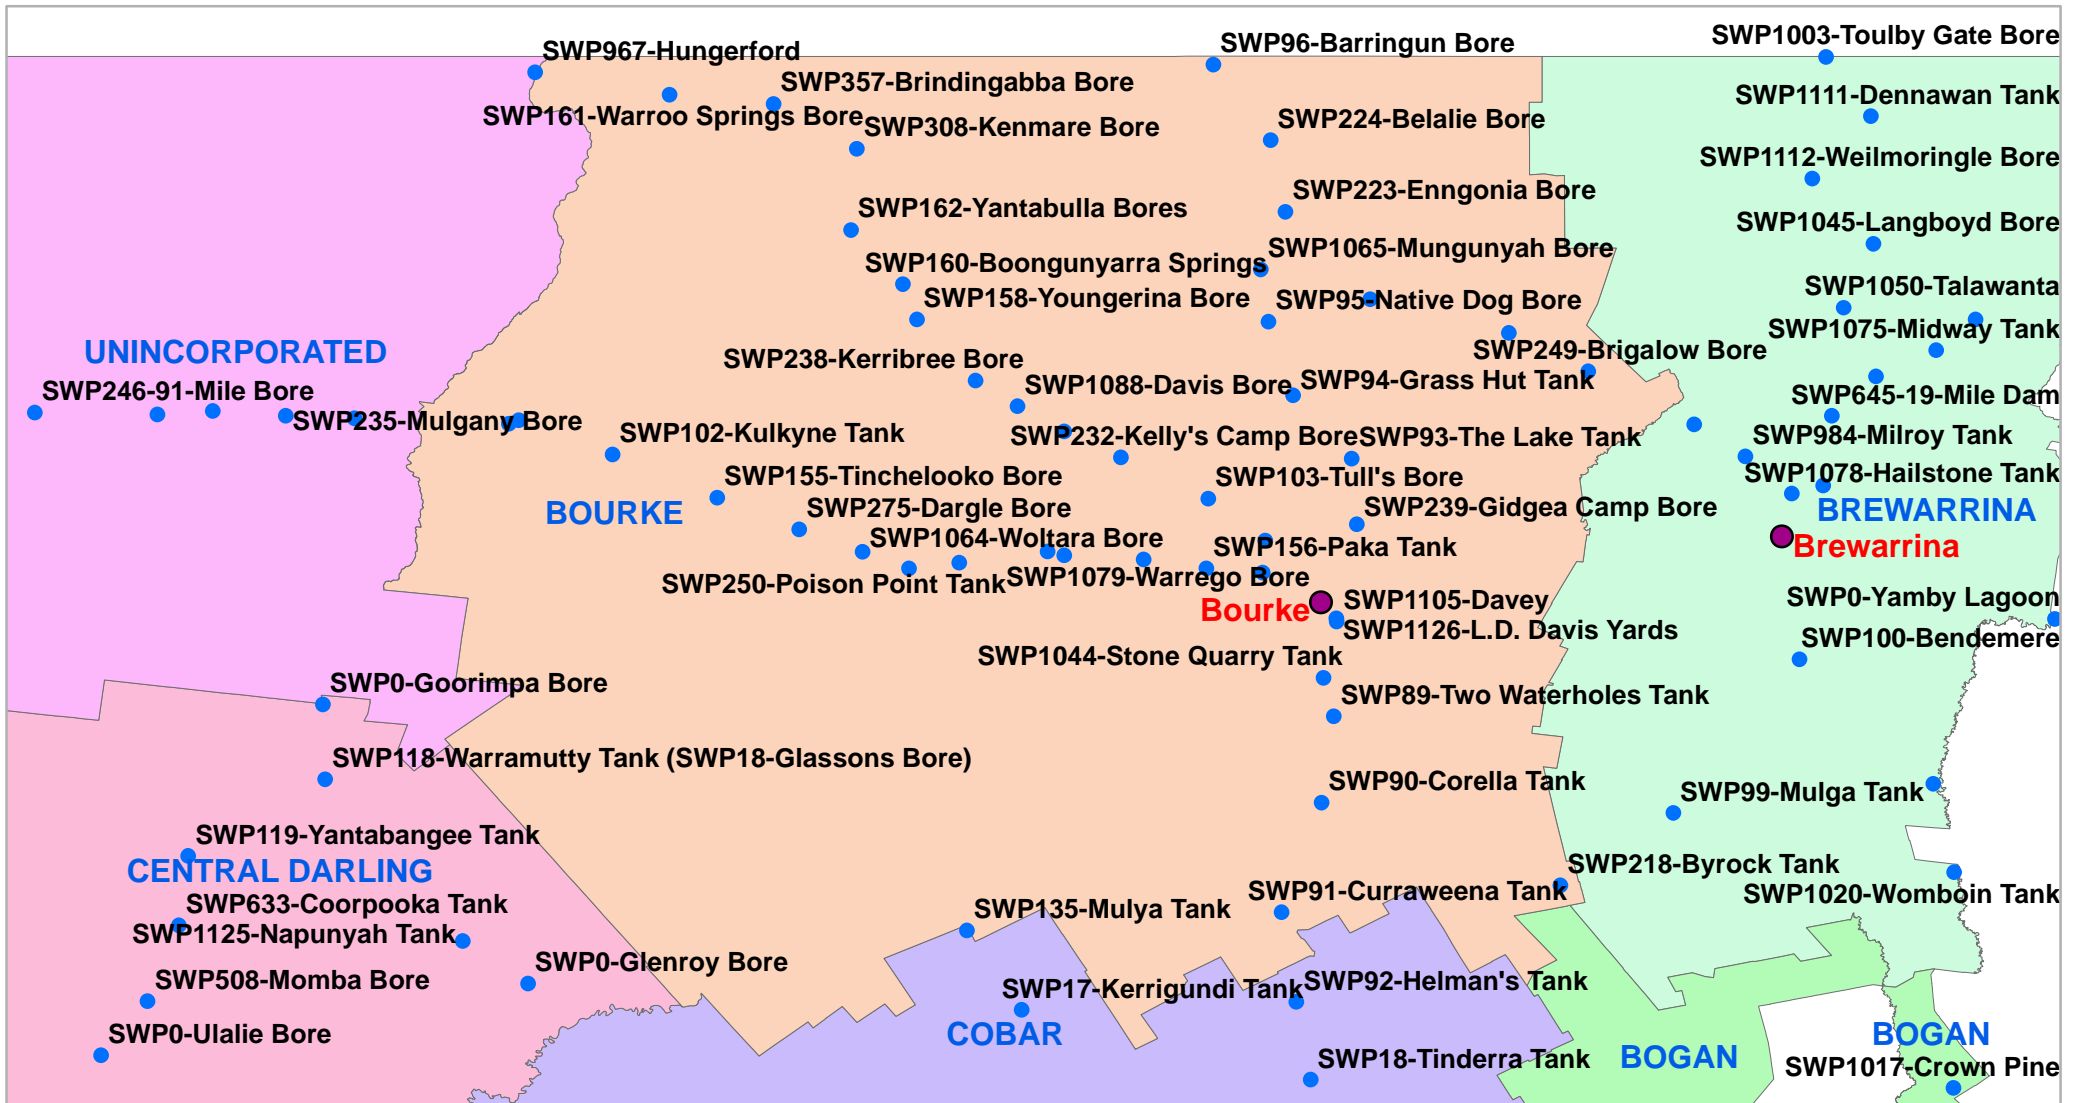

Travelling Stock Reserves Stock Watering Places LGA - BOURKE

Western Local Land Services
32 Enterprise Way / PO Box 363
Buronga NSW 2739
T: 03 5021 9460
www.western.lls.nsw.gov.au

1. **Legend**
2. Stock_Watering_Points_mar19
   - -all other values-
   - **LGA**
   - BALRANALD
   - BOGAN
   - BOURKE
   - BREWARRINA
   - BROKEN HILL
   - CARRATHOOL
   - CENTRAL DARLING
   - COBAR
   - HAY
   - UNINCORPORATED
   - WENTWORTH

Date Prepared: May, 2019