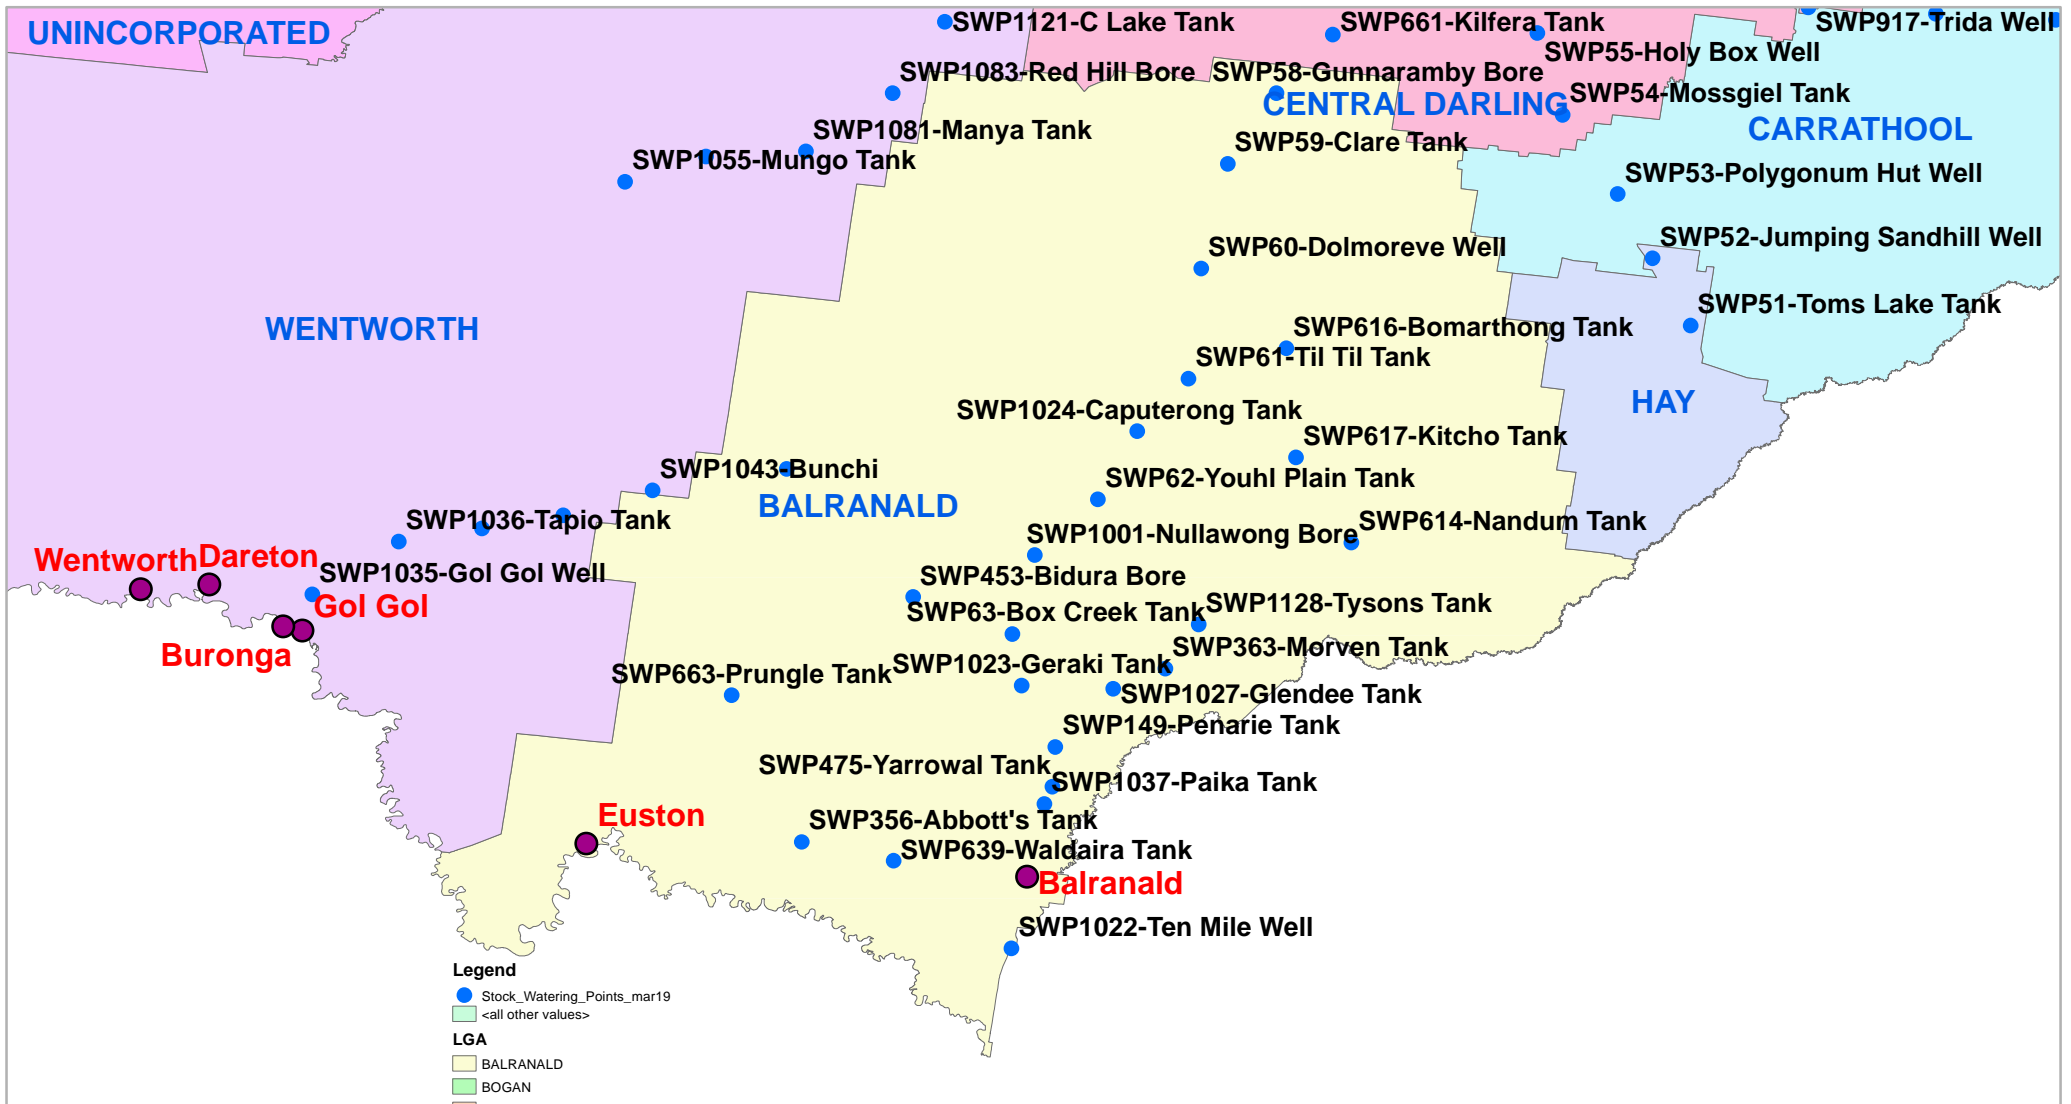

Travelling Stock Reserves Stock Watering Places LGA - BALRANALD

Western Local Land Services
32 Enterprise Way / PO Box 363
Buronga NSW 2739
T: 03 5021 9460
www.western.lls.nsw.gov.au

1. **Legend**
2. Stock_Watering_Points_mar19
   - <all other values>
3. **LGA**
4. BALRANALD
   - BOGAN
   - BOURKE
   - BREWARRINA
   - BROKEN HILL
   - CARRATHOOL
   - CENTRAL DARLING
   - COBAR
   - HAY
   - UNINCORPORATED
   - WENTWORTH

Date Prepared: May, 2019