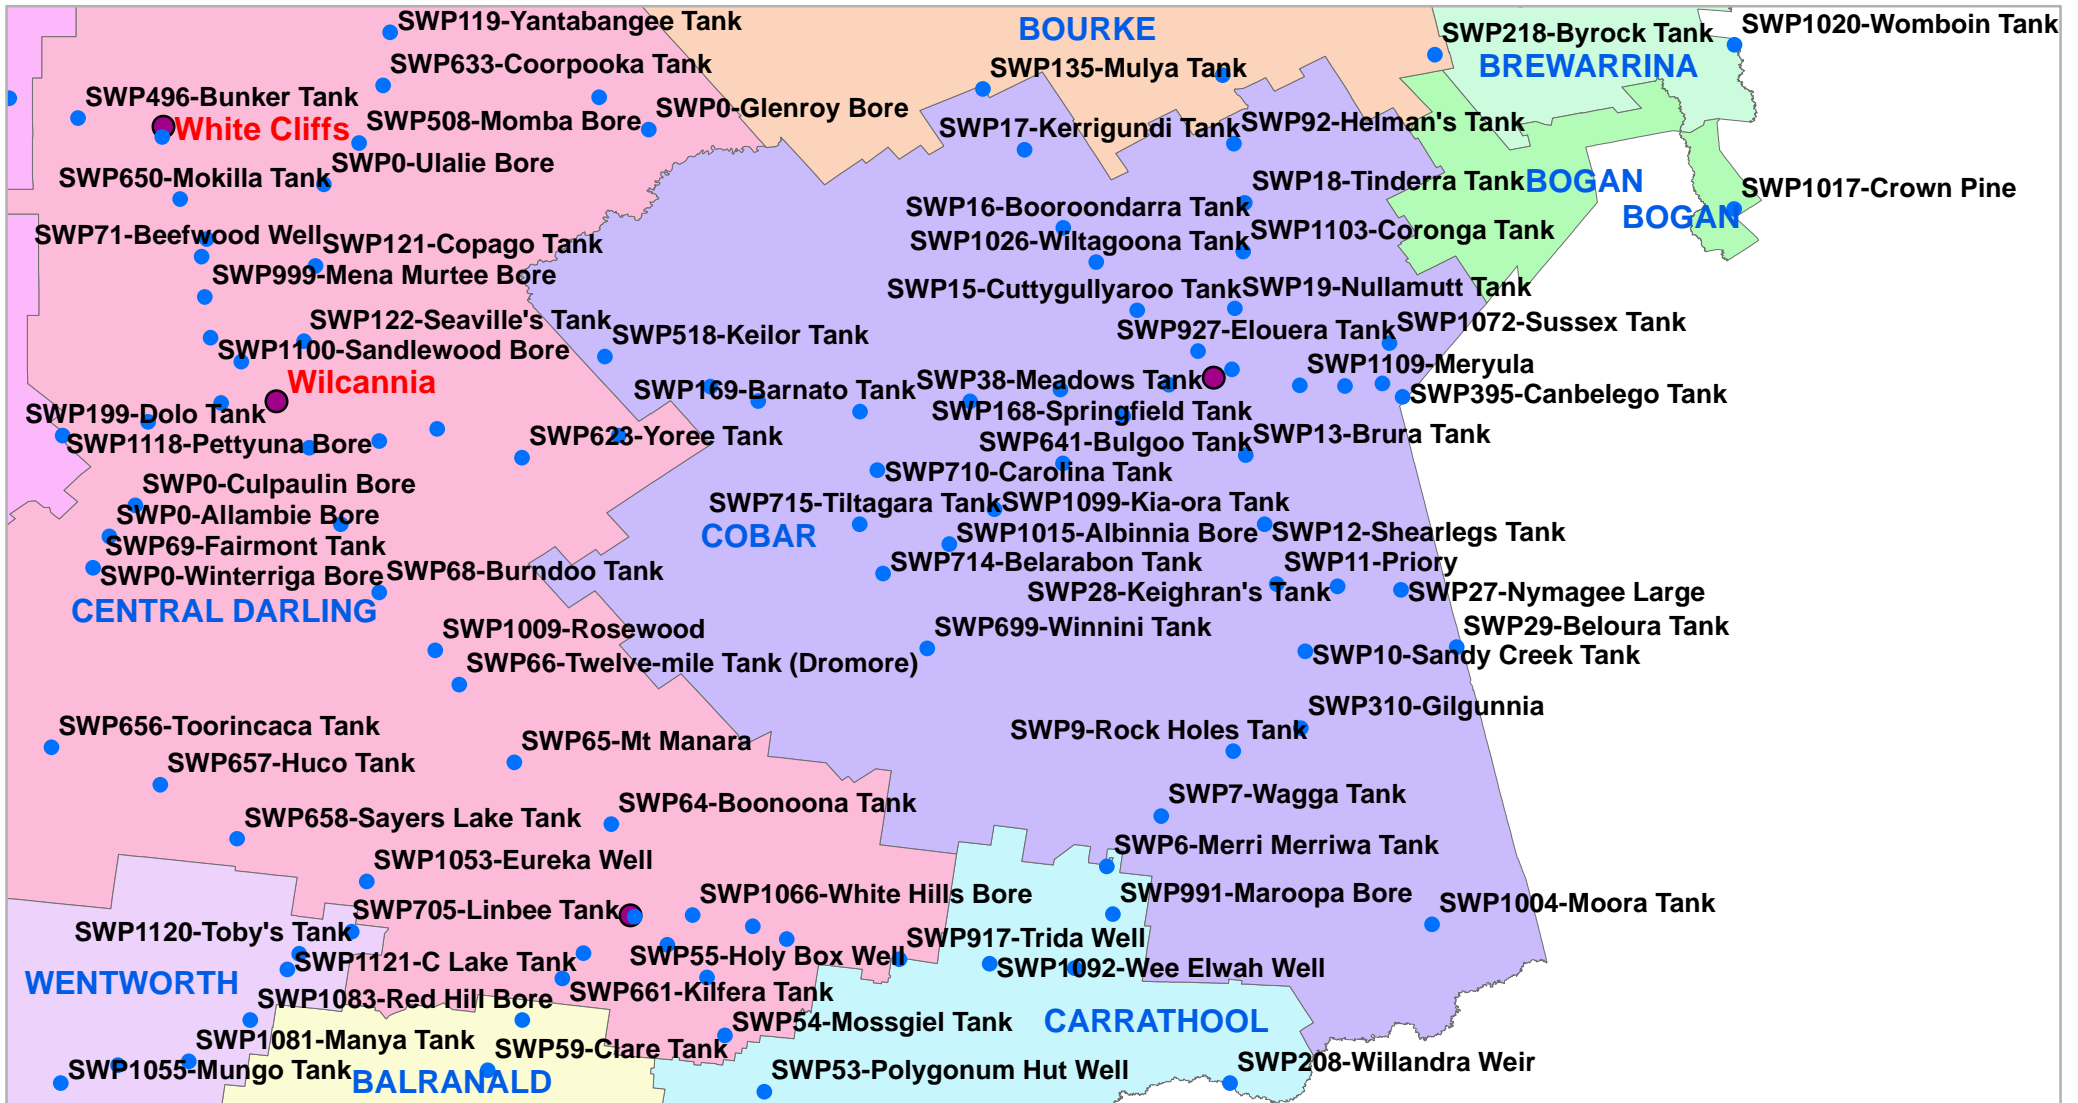

Travelling Stock Reserves Stock Watering Places LGA - COBAR

Western Local Land Services
32 Enterprise Way / PO Box 363
Buronga NSW 2739
T: 03 5021 9460
www.western.lls.nsw.gov.au

Legend

● Stock_Watering_Points_mar19

Date Prepared: May, 2019