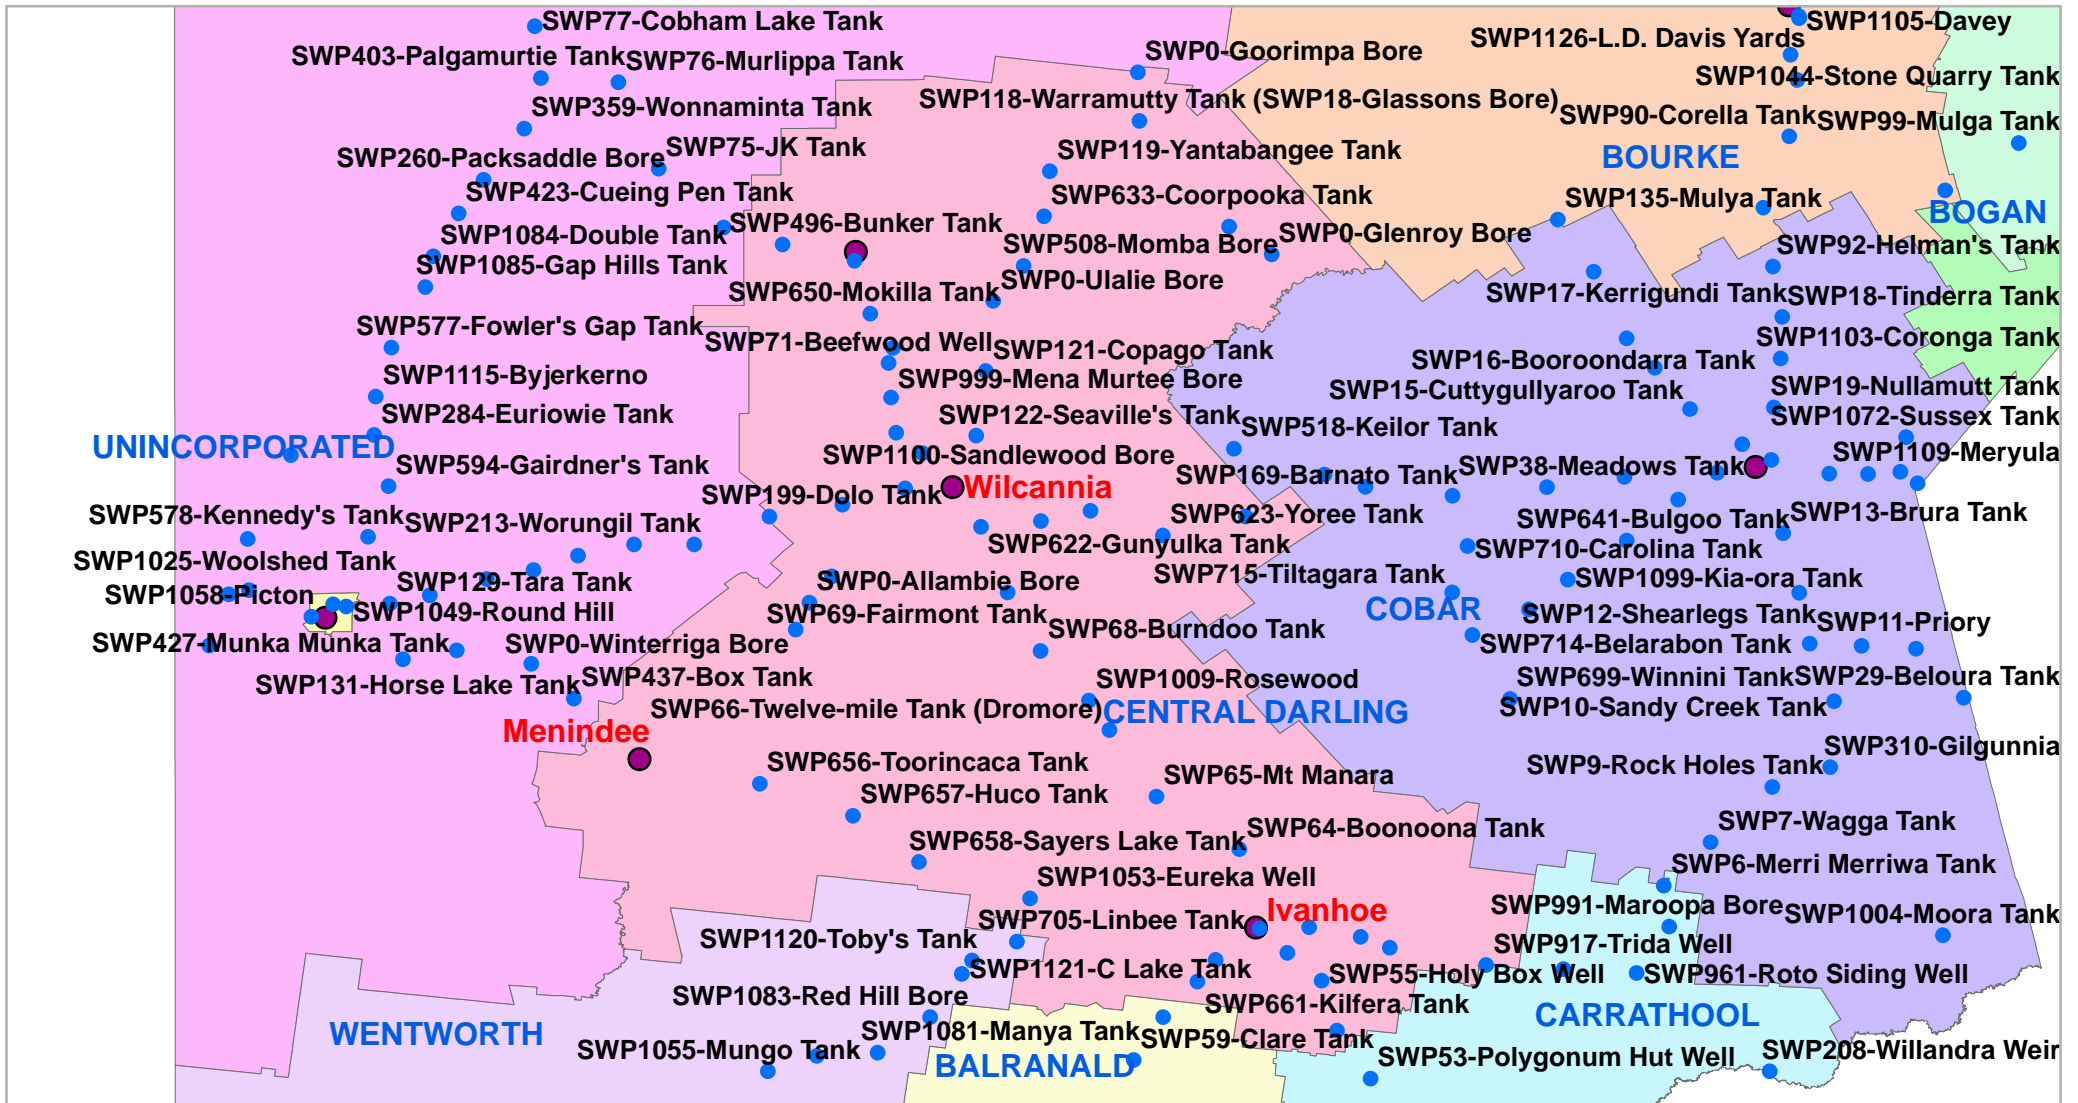

Travelling Stock Reserves Stock Watering Places LGA - CENTRAL DARLING

Western Local Land Services
32 Enterprise Way / PO Box 363
Buronga NSW 2739
T: 03 5021 9460
www.western.lls.nsw.gov.au

Legend

● Stock_Watering_Points_mar19

Date Prepared: May, 2019