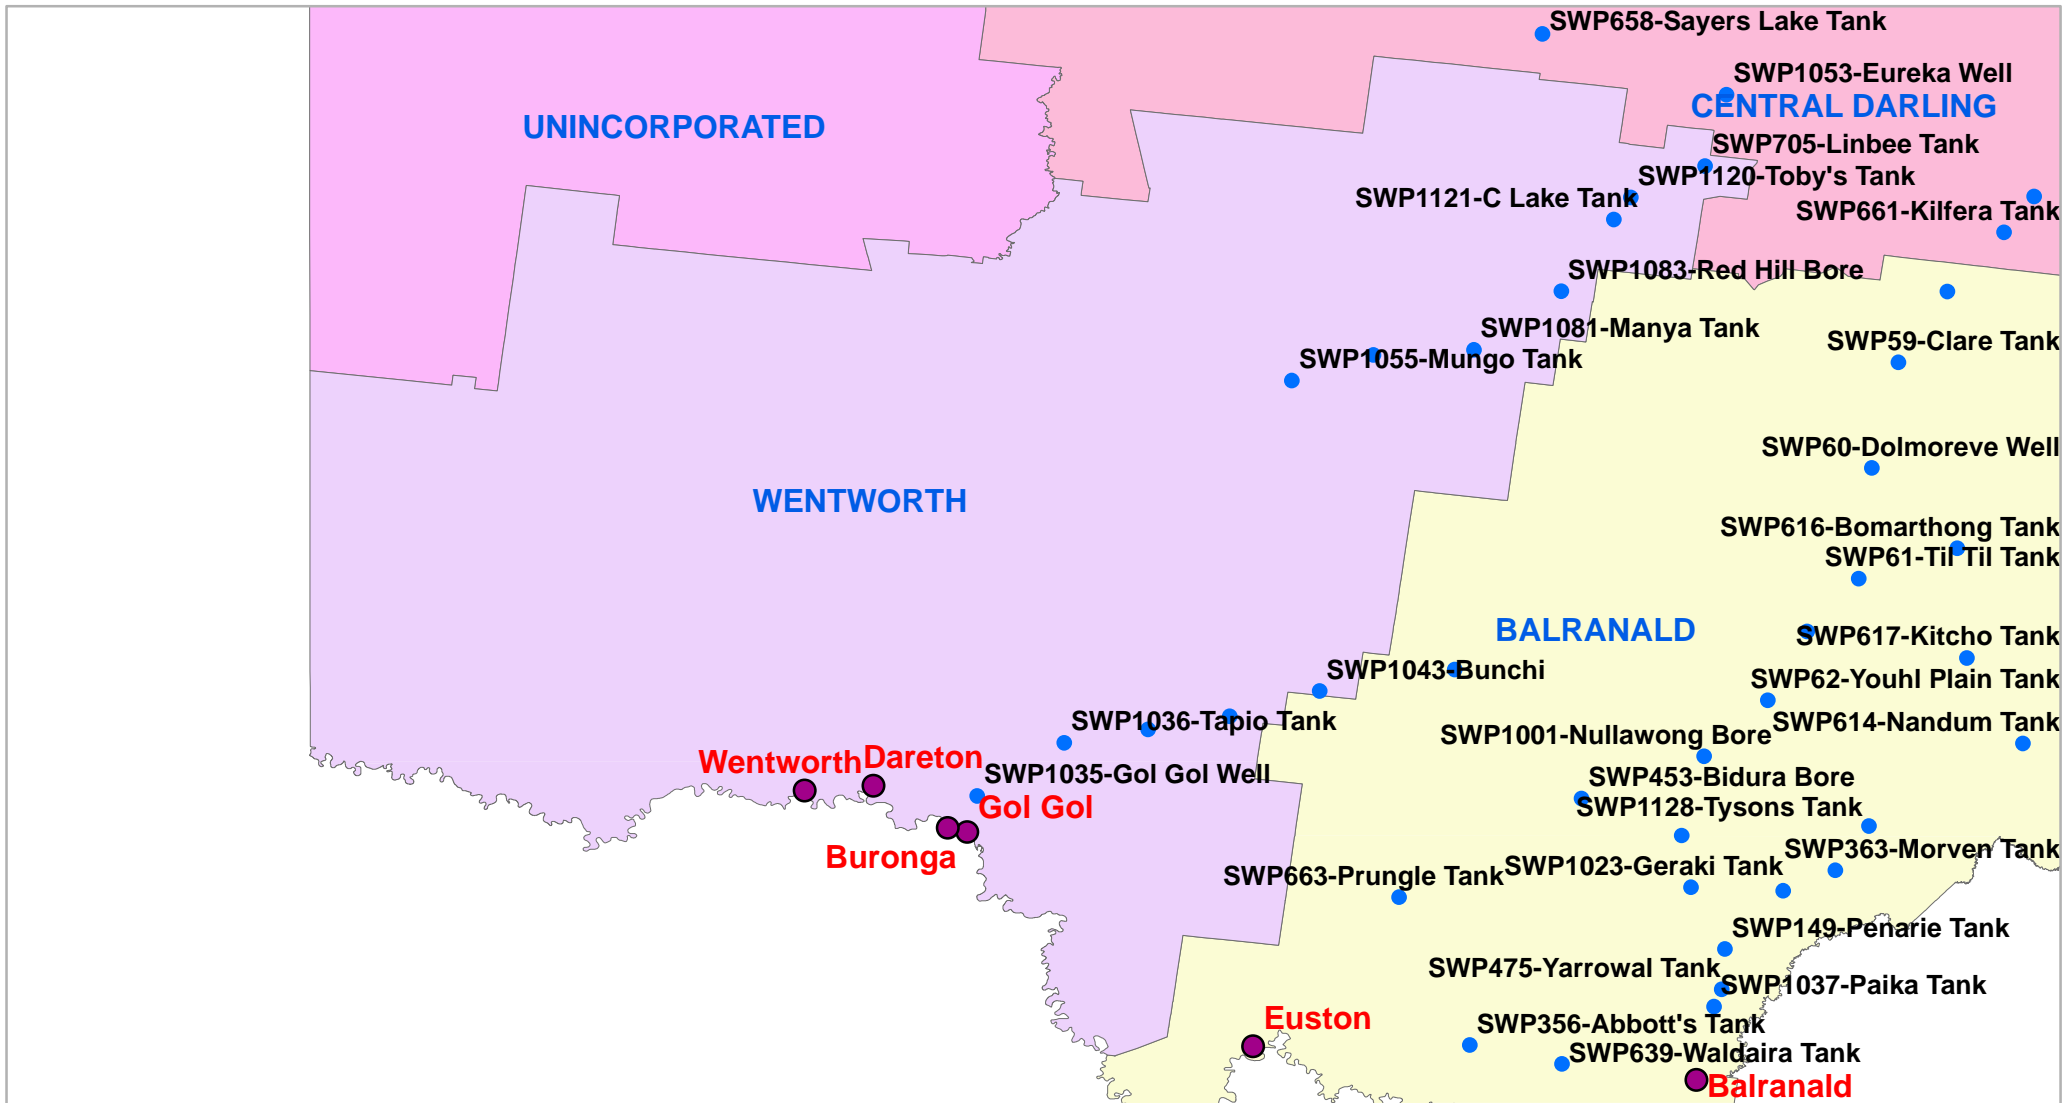

Travelling Stock Reserves Stock Watering Places LGA - WENTWORTH

Western Local Land Services
32 Enterprise Way / PO Box 363
Buronga NSW 2739
T: 03 5021 9460
www.western.lls.nsw.gov.au

Legend

- Stock_Watering_Points_mar19

Date Prepared: May, 2019